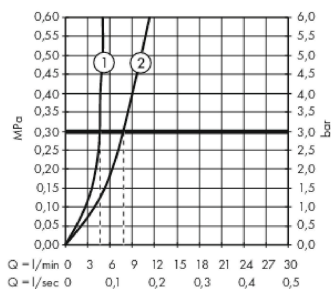

Metropol

Single lever basin mixer 110 with lever handle and push-open waste set

Surfaces: **Brushed Bronze** Article Number: **32507140**

Description

product features

- consists of: single lever basin mixer, waste set
- ComfortZone 110
- projection 135 mm
- spray type: normal spray
- maximum flow rate at 3 bar: 5 l/min
- ceramic cartridge
- temperature limitation adjustable
- suitable for continuous flow water heaters
- push-open waste set G 1¼
- material waste set: metal
- connection type: G ¾ connections
- connection dimension: DN15

Technology

Design awards

Product image

Scale drawing

Flowchart

Metropol
Single lever basin mixer 110 with lever handle and push-open waste set
 Surfaces: **Brushed Bronze** Article Number: **32507140**

Exploded Drawing