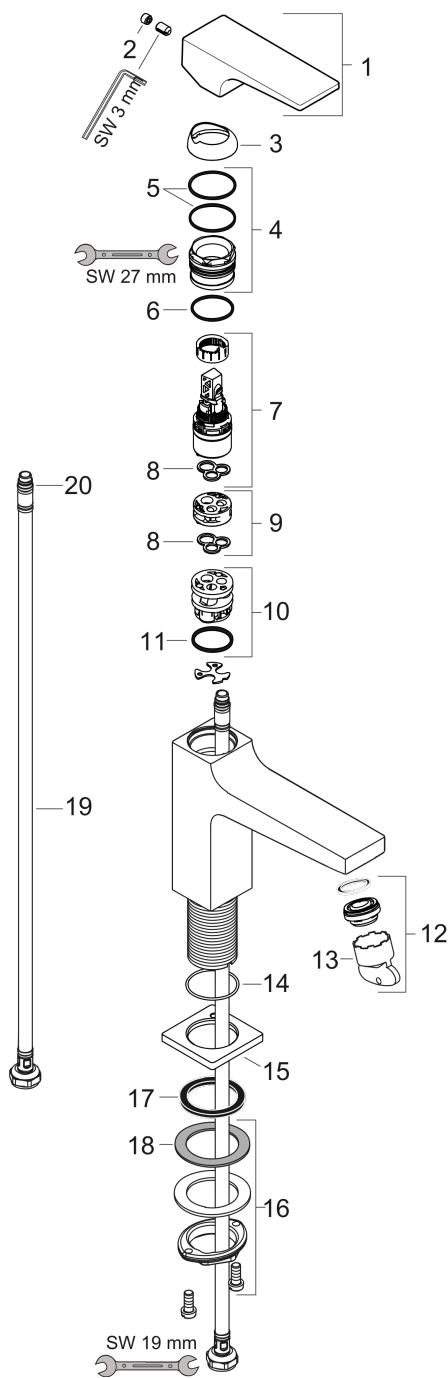

Metropol

Single lever basin mixer 110 with lever handle and push-open waste set

Surfaces: **Brushed Bronze** Article Number: **32507140**

Description

product features

- consists of: single lever basin mixer, waste set
- ComfortZone 110
- projection 135 mm
- spray type: normal spray
- maximum flow rate at 3 bar: 5 l/min
- ceramic cartridge
- temperature limitation adjustable
- suitable for continuous flow water heaters
- push-open waste set G 1¼
- material waste set: metal
- connection type: G ¾ connections
- connection dimension: DN15

Technology

Design awards

Product image

Scale drawing

Flowchart

Metropol
Single lever basin mixer 110 with lever handle and push-open waste set
 Surfaces: **Brushed Bronze** Article Number: **32507140**

Exploded Drawing

Year of production: >07/19

Metropol

Single lever basin mixer 110 with lever handle and push-open waste set

Surfaces: **Brushed Bronze** Article Number: **32507140**

Spare part list

Year of production: >07/19

Pos.	Description	Article Number	Price	PU
1	handle	92995140	-	1
2	screw cover	95704000	-	1
3	flange	92625140	-	1
4	nut	92689000	-	1
5	O-ring 27x1,5	92527000	-	1
6	O-ring 25x1,5	98146000	-	1
7	cartridge, assy	97685000	-	1
8	seal	98865000	-	1
9	adapter for cartridge	92628000	-	1
10	adapter for cartridge	98866000	-	1
11	O-ring 23x2	98398000	-	1
12	aerator M24x1 (5 l/min)	92996000	-	1
13	service tool	95661000	-	1
14	O-ring 32x1,5	92936000	-	1
15	escutcheon	93048140	-	1
16	fixing set (Ø 32)	13961000	-	1
17	flat seal	98749000	-	1
18	lever collar	97548000	-	1
19	connection hose 600 mm M8x0,75 G3/8	96556000	-	1
20	O-ring 6,6x1,6	93019000	-	1
a	push-open waste set	50100140	-	1
b	fixation extension 35 mm	13898000	-	1