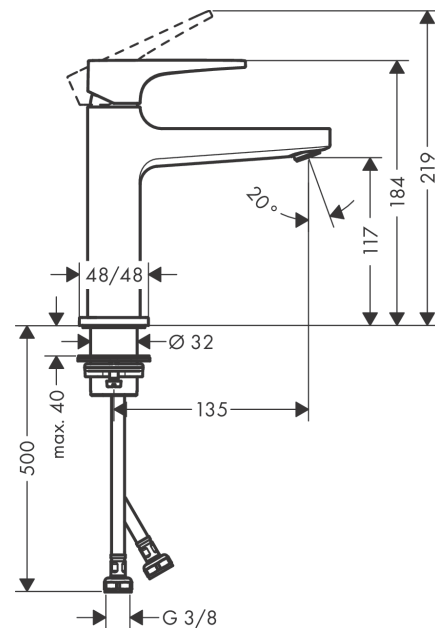

Metropol

Single lever basin mixer 110 with lever handle and push-open waste set

Surfaces: **Brushed Bronze** Article Number: **32507140**

Description

product features

- consists of: single lever basin mixer, waste set
- ComfortZone 110
- projection 135 mm
- spray type: normal spray
- maximum flow rate at 3 bar: 5 l/min
- ceramic cartridge
- temperature limitation adjustable
- suitable for continuous flow water heaters
- push-open waste set G 1¼
- material waste set: metal
- connection type: G ¾ connections
- connection dimension: DN15

Technology

Design awards

Product image

Scale drawing

Flowchart

Metropol
Single lever basin mixer 110 with lever handle and push-open waste set
 Surfaces: **Brushed Bronze** Article Number: **32507140**

Exploded Drawing

Year of production: >07/19

Metropol

Single lever basin mixer 110 with lever handle and push-open waste set

Surfaces: **Brushed Bronze** Article Number: **32507140**

Spare part list

Year of production: >07/19

Pos.	Description	Article Number	Price	PU
1	handle	92995140	-	1
2	screw cover	95704000	-	1
3	flange	92625140	-	1
4	nut	92689000	-	1
5	O-ring 27x1,5	92527000	-	1
6	O-ring 25x1,5	98146000	-	1
7	cartridge, assy	97685000	-	1
8	seal	98865000	-	1
9	adapter for cartridge	92628000	-	1
10	adapter for cartridge	98866000	-	1
11	O-ring 23x2	98398000	-	1
12	aerator M24x1 (5 l/min)	92996000	-	1
13	service tool	95661000	-	1
14	O-ring 32x1,5	92936000	-	1
15	escutcheon	93048140	-	1
16	fixing set (Ø 32)	13961000	-	1
17	flat seal	98749000	-	1
18	lever collar	97548000	-	1
19	connection hose 600 mm M8x0,75 G3/8	96556000	-	1
20	O-ring 6,6x1,6	93019000	-	1
a	push-open waste set	50100140	-	1
b	fixation extension 35 mm	13898000	-	1